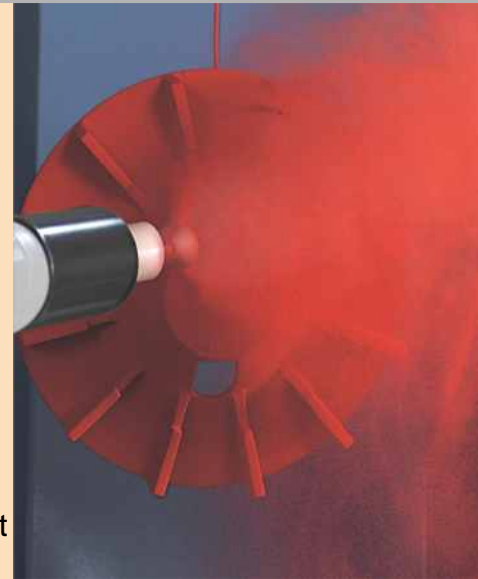

## DIPSTICK™ SERIES 700

The Dipstick™ is a powerful vibrating pump. Just insert the one piece Dipstick™ into any powder box and spray. Suitable for all models of Corona and Tribo guns.

For a quick, efficient and economical colour change :

- ⊙ Remove Dipstick™ from the box.
- ⊙ Clean previous colour by blowing air on the Dipstick™.
- ⊙ Insert into another box & spray.
- ⊙ Features an integrated 100KV built-in electrostatic high voltage generator for enhanced transfer efficiency and reduced wastage.
- ⊙ A most easily maneuverable, well balanced and efficient powder gun constructed from wear-resistant material, specially rounded to prevent impact fusion and thus provide a smooth uninterrupted flow.
- ⊙ The gun has a patented replaceable power cartridge. (Mitsuba US patent no.5678770). In the unlikely event of a malfunction, all you do is....

...simply pull the barrel

Replace the power cartridge

tighten the nut and you're ready to go

### SCOPE OF SUPPLY

- ⊙ A corona powder spray gun with an integrated 100KV electrostatic high voltage generator and patented replaceable power cartridge.
- ⊙ Dual electro-pneumatic control panel with a trendsetting new Smart Tracker. Corona & Tribo gun can be operated from the same panel.
- ⊙ New Dipstick™ and vibratory tray on Trolley; All accessories for startup.