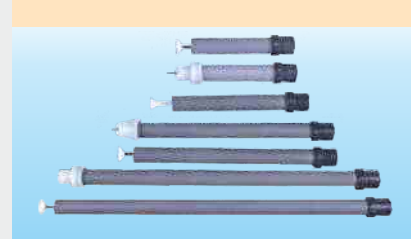

WIDE RANGE OF NOZZLES

MITSUBA
SYSTEMS (INDIA) LLP

34/H, Laxmi Ind. Estate, New Link Rd, Andheri (W),
Mumbai 400 053. INDIA.
Tel. : 91-22-2631 8633 /6692 4151/52/53. Fax: 91-22-66924154
Email: sales@powdergun.com
Website: <http://www.powdergun.com>