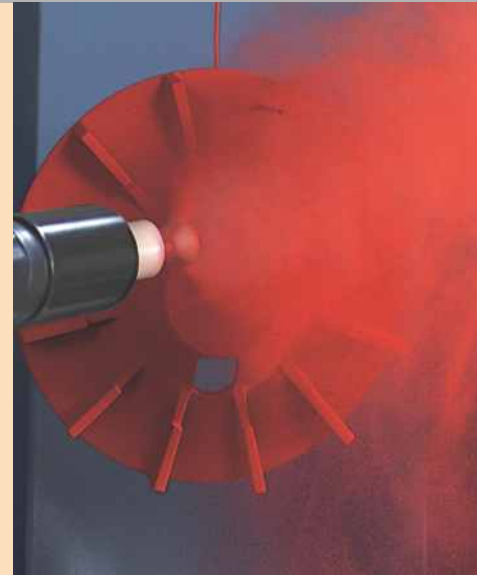

MITSUBI SYSTEMS

DIPSTICK™ SERIES 700

Central Electrode System

high transfer efficiency.

Edge Charging System

excellent wrap around.

Corona - Classic

complete coverage of contoured pieces.

MITSUBA SYSTEMS

DIPSTICK™ SERIES 700

The Dipstick™ is a powerful vibrating pump. Just insert the one piece Dipstick™ into any powder box and spray. Suitable for all models of Corona and Tribo guns.

For a quick, efficient and economical colour change :

- ⊙ Remove Dipstick™ from the box.
- ⊙ Clean previous colour by blowing air on the Dipstick™.
- ⊙ Insert into another box & spray.
- ⊙ Features an integrated 100KV built-in electrostatic high voltage generator for enhanced transfer efficiency and reduced wastage.
- ⊙ A most easily maneuverable, well balanced and efficient powder gun constructed from wear-resistant material, specially rounded to prevent impact fusion and thus provide a smooth uninterrupted flow.
- ⊙ The gun has a patented replaceable power cartridge. (Mitsuba US patent no.5678770). In the unlikely event of a malfunction, all you do is....

...simply pull the barrel

Replace the power cartridge

tighten the nut and you're ready to go

SCOPE OF SUPPLY

- ⊙ A corona powder spray gun with an integrated 100KV electrostatic high voltage generator and patented replaceable power cartridge.
- ⊙ Dual electro-pneumatic control panel with a trendsetting new Smart Tracker. Corona & Tribo gun can be operated from the same panel.
- ⊙ New Dipstick™ and vibratory tray on Trolley; All accessories for startup.