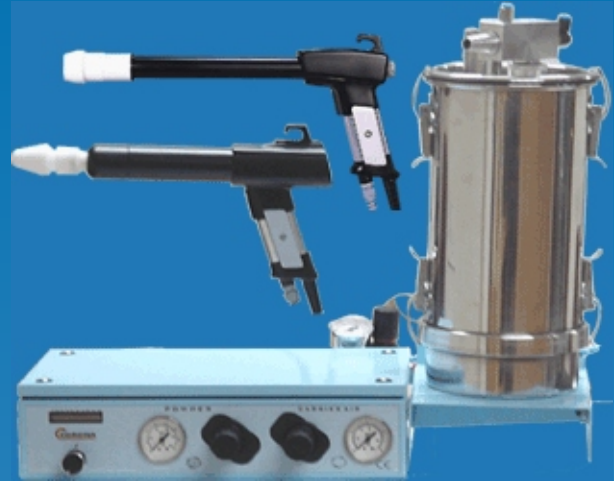

SPRAYRIGHT TABLE-TOP SERIES - EXPERT

Suitable for both Corona & Tribo Guns

- ☞ A small handy Table-Top System accommodating a complete powder spray system suitable for both Corona & tribo Guns.
- ☞ Ideal for big as well as small production runs, sampling, colour matching prior to powder batch productions and powder trials at customer's premises.
- ☞ A handy Table-Top model with full portability and can be easily transported for powder trails or Complete production runs.
- ☞ For Extreme small trails powder cup attachments can be utilized with this system (need to be purchased Extra)

SPECIFICATIONS

Size	: 21" x 11" x 18" (533mm x 279mm x 457mm)
weight	: 12 kgs (26 pounds)
Input voltage	: Selectable 220V / 230V / 110V 50/60 Hz, 50VA
Max Input pressure	: 10 bar

PRODUCT LIST

- ☞ 100 Kv Corona Gun with panel
- ☞ Powder Spray Control Panel.
- ☞ Round Spray Muzzle (25 mm, 18 mm, 15mm) Deflectors
- ☞ Flat Spray Muzzle.
- ☞ Powder Hopper 2kg with pump.
- ☞ Accessories.
- ☞ Tribo Gun (optional Extra).